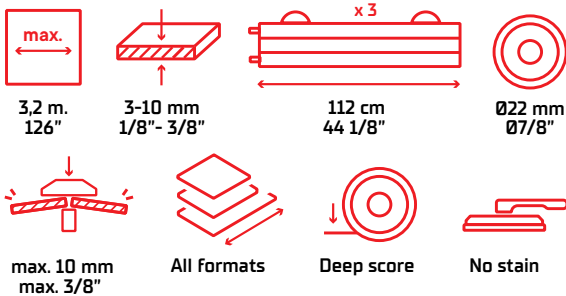

SLIM CUTTER G3

MINIMUM EFFORT FOR AN IMPECCABLE CUT

Strength, handling, reliability. Introducing the SLAB CUTTER G3, the best cutter in its class for large format.

- 1 No other cutter on the market works as well for cutting thick tiles. Its powerful scratching carriage has a lever system, like you find on fixed cutters. This allows us a superior scoring power with minimal effort, and therefore a better finish, without breakage or damage to the tile.
- 2 In addition, its powerful mobile suction cups, integrated in the guide, give us a greater fixation without leaving stains.
- 3 Redefine the meaning of 'compact' with a tool suitable for any thickness and format. With a cutter, in short, unique of its kind.

► **PREMIUM** ◀

| | REF | ✓ | 320 cm 126" | 3-10 mm 1/8" - 3/8" | 1 | - | 16,2 kg 35,71 Lb |
|----------------|-------|---|-------------|---------------------|---|---|------------------|
| SLIM CUTTER G3 | 16900 | ✓ | 320 cm 126" | 3-10 mm 1/8" - 3/8" | 1 | - | 16,2 kg 35,71 Lb |